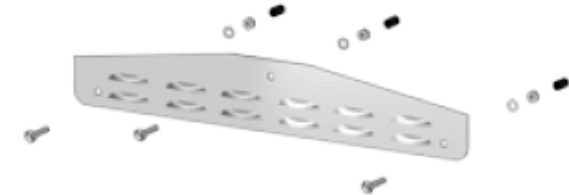

- 1105-1L 4"x 24" Mud Flap Weight with Louvers Chrome
- 1105-1LS 4"x 24" Mud Flap Weight with Louvers T304SS