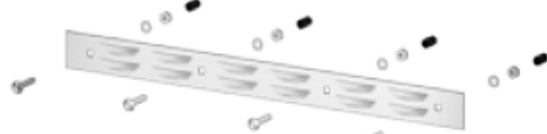

- 1104-1L 2"x 24" Mud Flap Weight with Louvers Chrome
- 1104-1LS 2"x 24" Mud Flap Weight with Louvers T304SS