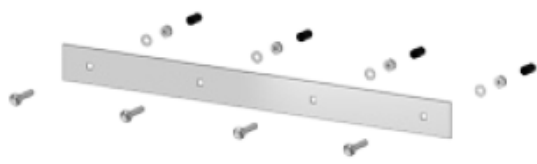

Mud Flap Weights – Chrome & Stainless Steel

BULK PACK: 20 EACH CASE
DISPLAY PACK: 1 PER COLOR CASE
HARDWARE INCLUDED

- 1104-1 2"x 24" Mud Flap Weight Bolt Thru Chrome
- 1104-1S 2"x 24" Mud Flap Weight Bolt Thru T304SS

- 1104 2"x 24" Mud Flap Weight Bolt Welded Stud Chrome
- 1104S 2"x 24" Mud Flap Weight Bolt Welded Stud T304SS