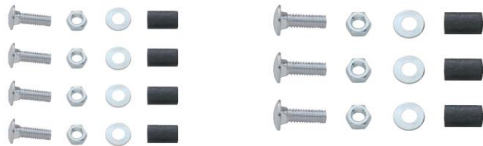

- 1104-4 Top Plate Hardware Bolt Kits Zinc Plate
- 1104-4S Top Plate Hardware Bolt Kits T304SS
- 1105-4 Bottom Plate Hardware Bolt Kits Zinc Plate
- 1105-4S Bottom Plate Hardware Bolt Kits T304SS

3418 6-1/4"x 7"Chrome Steel Horse Shoe